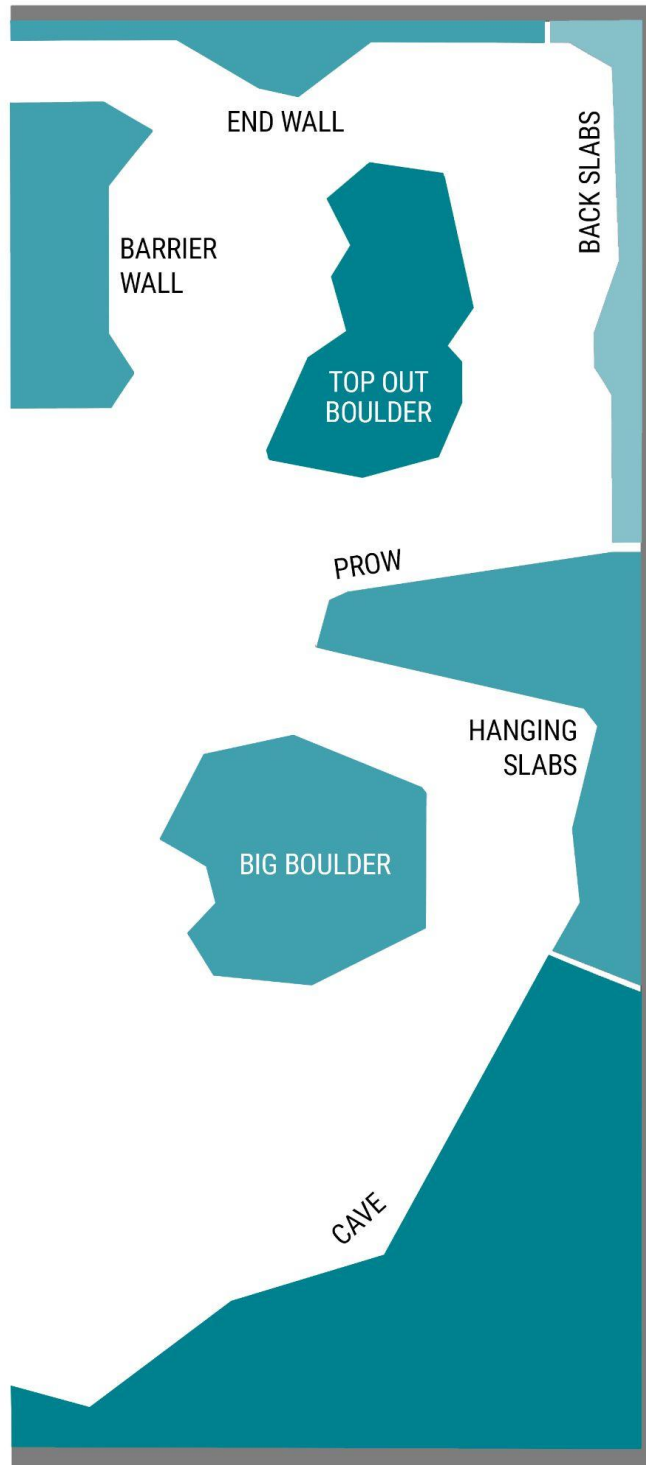

GLASGOW
THE PROP STORE

TCA SETTING MAPS

We set by area. You can view setting schedules and submit feedback online.

theclimbingacademy.com/setting