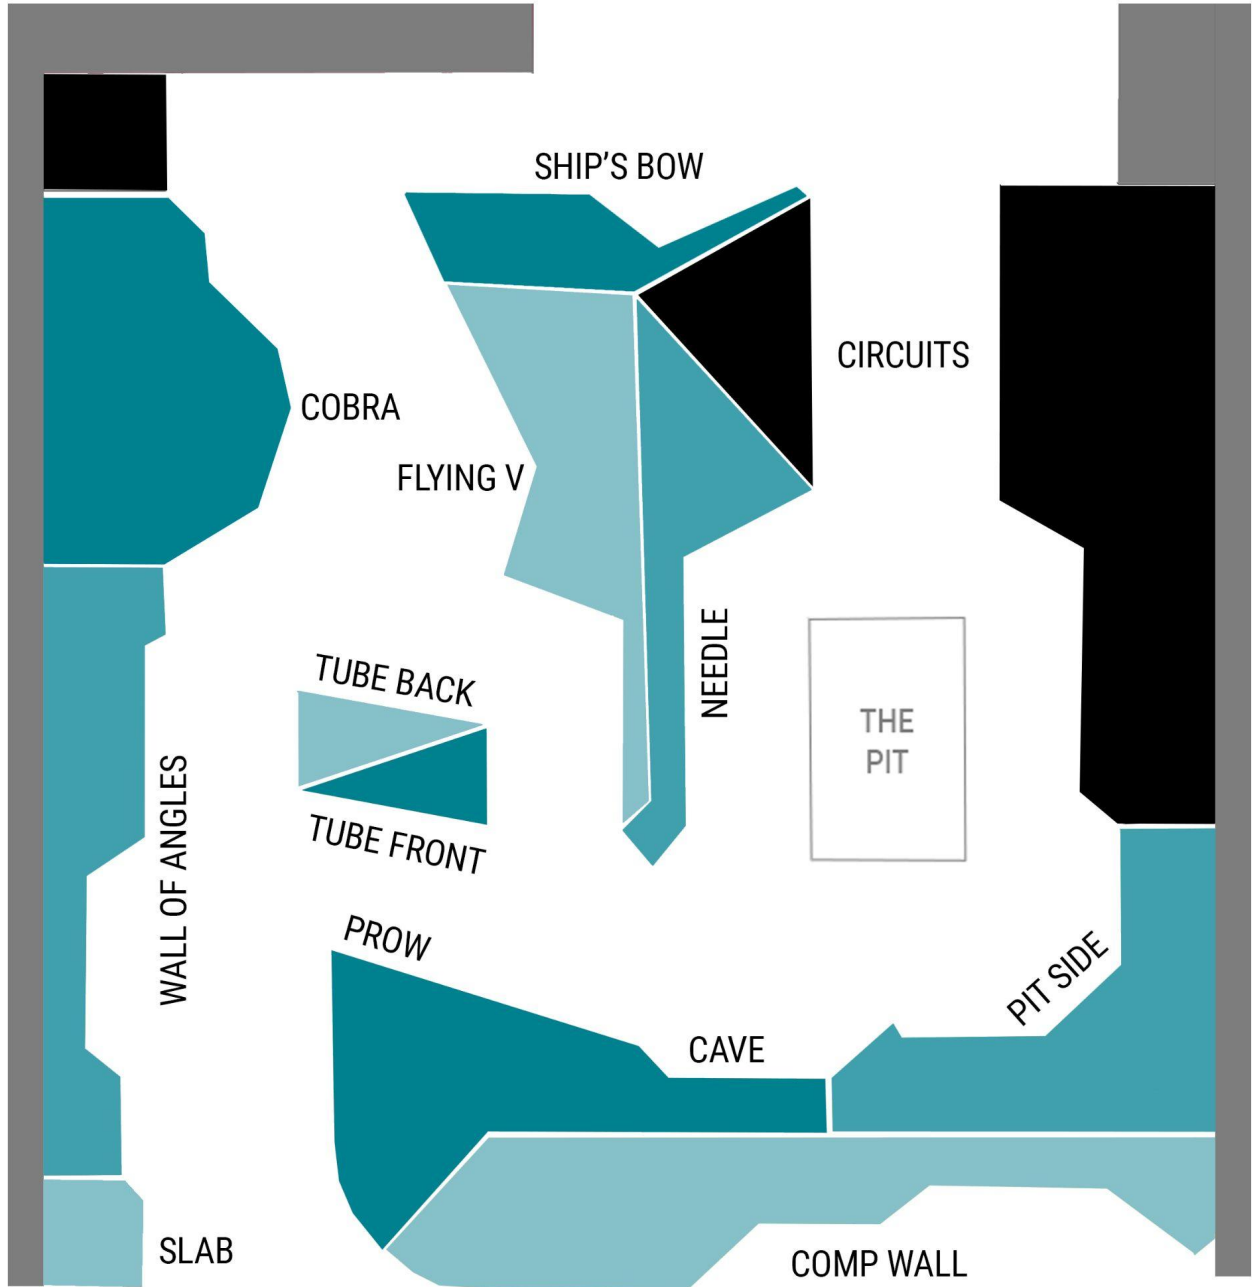

GLASGOW
THE NEWSROOM

TCA SETTING MAPS

We set by area. You can view setting schedules and submit feedback online.

theclimbingacademy.com/setting